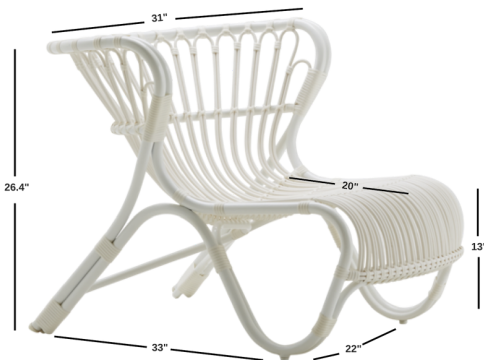

Sika·Design®

HANDMADE FURNITURE

FOX CHAIR

EXTERIOR COLLECTION

PRODUCT NUMBER: VB-E22

SPECIFICATIONS

Width: 31"
Height: 26.4"
Seat Depth: 20"
Seat Height: 13"
Overall Depth: 33"

SKUs

Dove White: VB-E22-DO
Moccachino: VB-E22-MC

SUITABLE FOR FULL OUTDOOR USE

ORDERS@SIKADSIGNUSA.COM

@SIKADSIGNUSA

SIKA DESIGN USA

SIKADSIGNUSA

275 MARKET ST. SUITE 113
MINNEAPOLIS, MN 55405

(866) 910-7452
WWW.SIKADSIGNUSA.COM